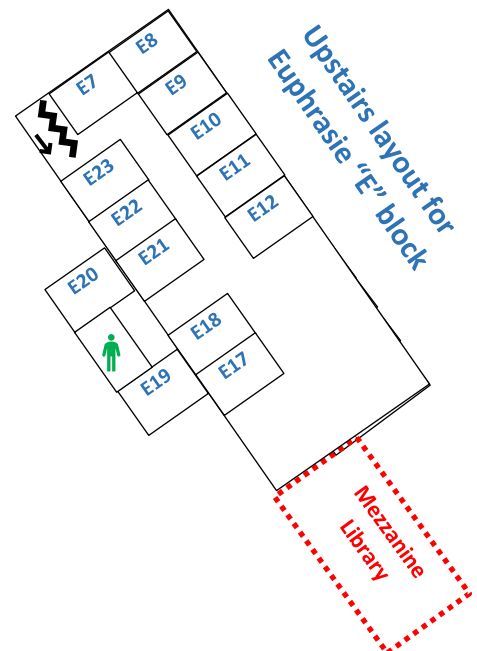

Sacred Heart College Lower Hutt

-  Library on Mezzanine floor
-  Main entrance
NB: NO VISITOR PARKING
-  Toilets
-  Stairs