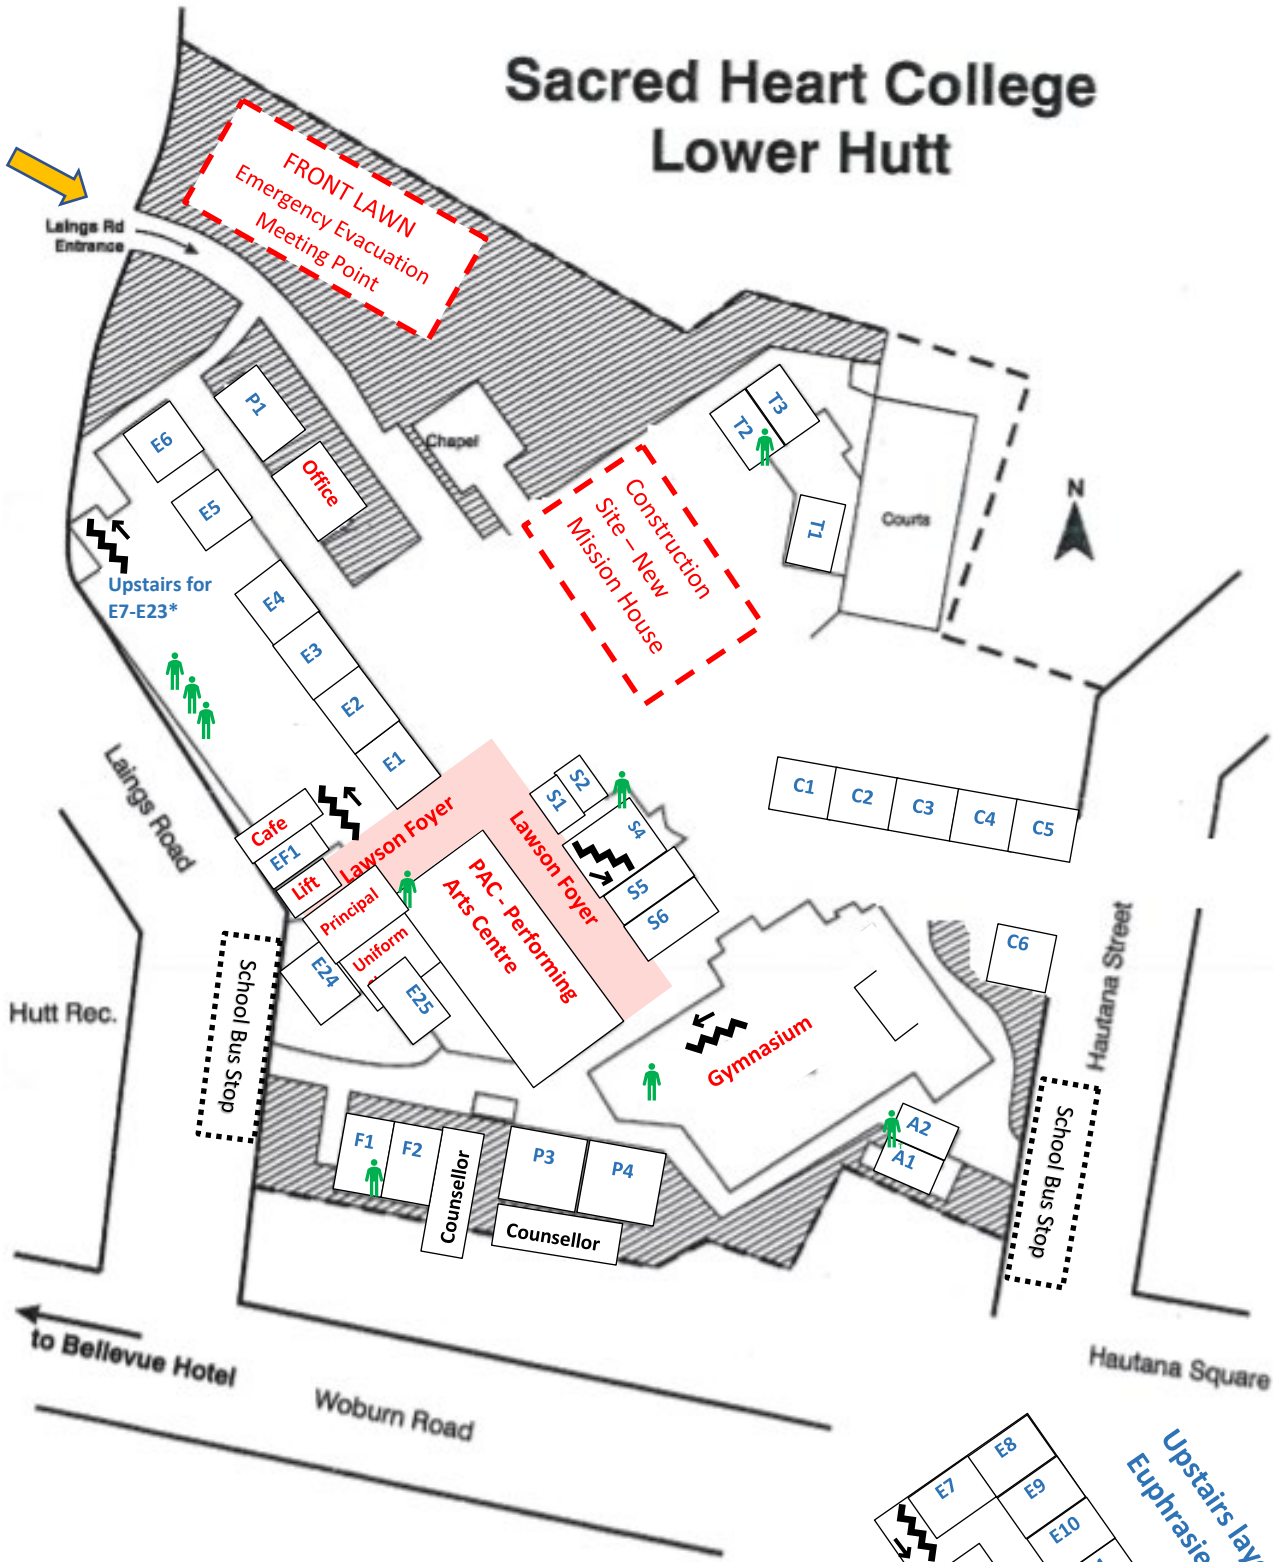

Sacred Heart College Lower Hutt

-  Library on Mezzanine floor
-  Main entrance
NB: NO VISITOR PARKING
-  Toilets
-  Stairs